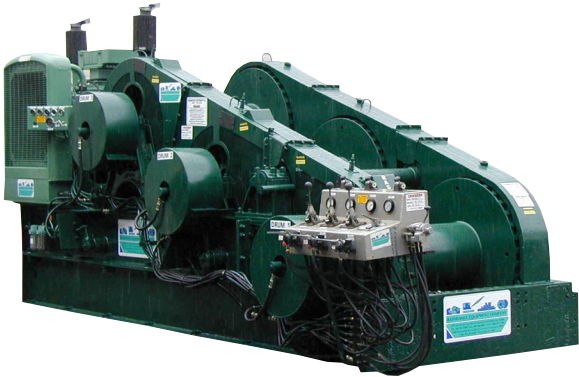

Skagit G-120 Specifications (Air Controlled)

Used Diesel Mechanical Rental Winches

• Drum Size

- Flange diameter (inches) 42
- Barrel diameter (inches)..... 18
- Barrel length (inches) 36

• Cable Capacity

- 1 inch (length in feet) 3,390
- 1-1/8 inch (length in feet) 2,680
- 1-1/4 inch (length in feet) 2,170
- 1-3/8 inch (length in feet) 1,790

Using wire rope larger or smaller than what the winch was designed for could cause serious damage to the winch, operator, ratchets & personnel.

• Maximum Cable Size

- Diameter (inches)..... 1-3/8

• Approximate Weight

- Double-drum—standard (pounds) ... 22,000

Performance

Typical single drum line pull in pounds and line speed in feet-per-minute with a Detroit Diesel 4-71N65 engine driving through a Twin Disc TC with an input ratio of 42/15.

SINGLE DRUM PERFORMANCE			
Efficiency Range	Pitch Diameter		
	Bare Drum	Average Drum	Full Drum
High	28,587 Lbs @ 95 FPM	17,492 Lbs @ 154 FPM	13,536 Lbs @ 200 FPM
Average	34,886 Lbs @ 72 FPM	21,334 Lbs @ 117 FPM	16,509 Lbs @ 151 FPM
Low	65,000 Lbs @ 17 FPM	40,397 Lbs @ 28 FPM	31,260 Lbs @ 37 FPM
Stall	65,000 Lbs @ 0 FPM	47,806 Lbs @ 0 FPM	36,993 Lbs @ 0 FPM