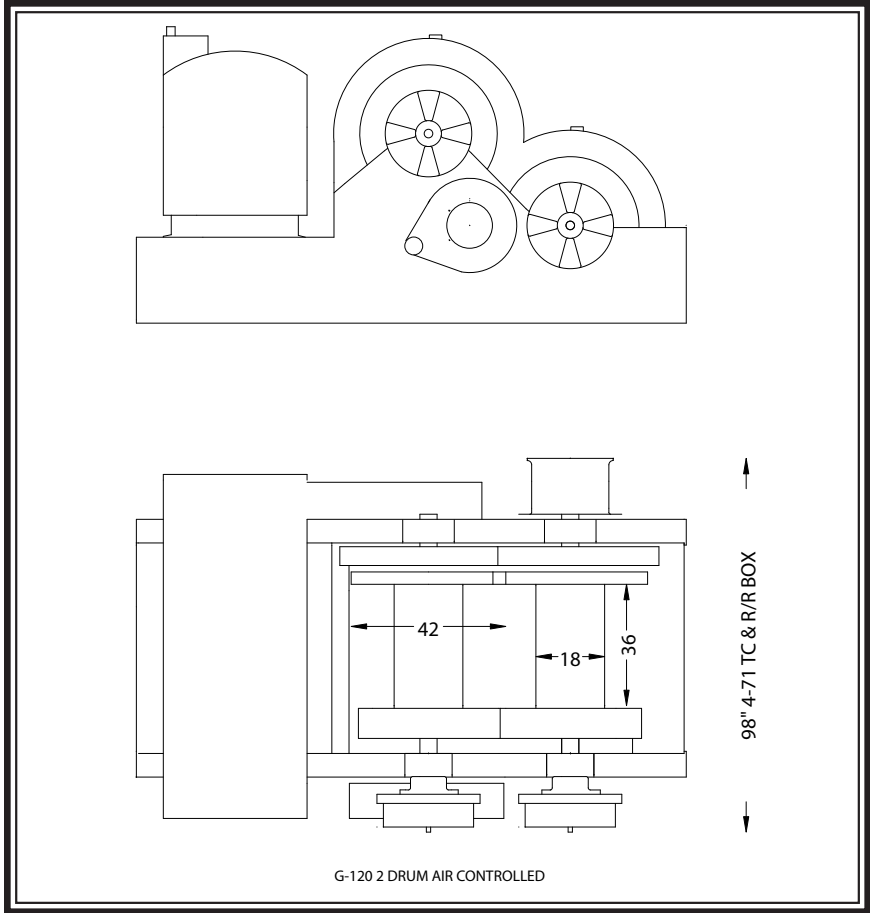

Skagit G-120 Specifications (Air Controlled)

Used Diesel Mechanical Rental Winches

• Drum Size

- Flange diameter (inches) 42
- Barrel diameter (inches)..... 18
- Barrel length (inches) 36

• Cable Capacity

- 1 inch (length in feet) 3,390
- 1-1/8 inch (length in feet) 2,680
- 1-1/4 inch (length in feet) 2,170
- 1-3/8 inch (length in feet) 1,790

Using wire rope larger or smaller than what the winch was designed for could cause serious damage to the winch, operator, ratchets & personnel.

• Maximum Cable Size

- Diameter (inches)..... 1-3/8

• Approximate Weight

- Double-drum—standard (pounds) ... 22,000

Performance

Typical single drum line pull in pounds and line speed in feet-per-minute with a Detroit Diesel 4-71N65 engine driving through a Twin Disc TC with an input ratio of 42/15.