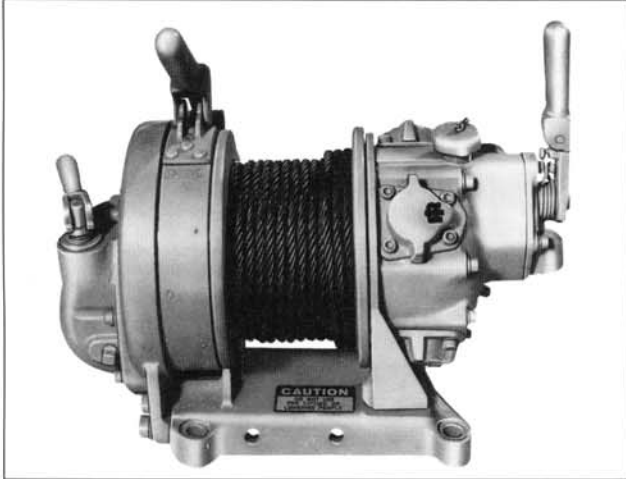

**INGERSOLL-RAND®**  
MATERIAL HANDLING

**Classic I-R Air Winch Series**  
1000 lb capacity BU7A

BU7A

BU7APTAB

**SERIES BU7A and BU7APTAB**

**SERIES BU7A and BU7APTAB**

**MODEL BU7A**  
90 PSI

**MODEL BU7APTAB**  
90 PSI