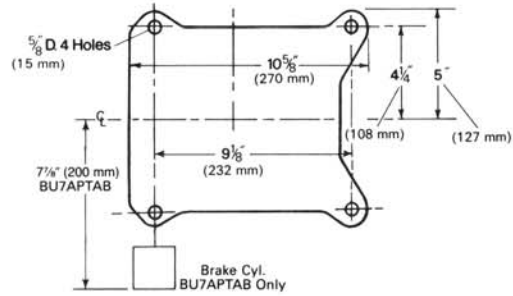

**INGERSOLL-RAND®**  
MATERIAL HANDLING

**Classic I-R Air Winch Series**  
1000 lb capacity BU7A

BU7A

BU7APTAB

**SERIES BU7A and BU7APTAB**

**SERIES BU7A and BU7APTAB**

**MODEL BU7A**  
90 PSI

**MODEL BU7APTAB**  
90 PSI