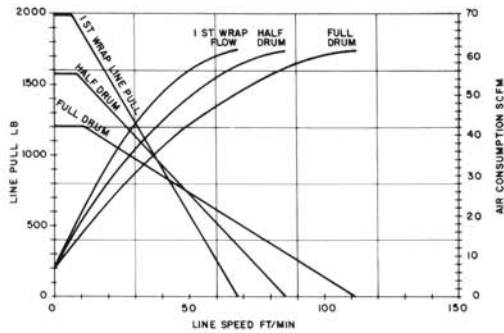

**INGERSOLL-RAND®**  
MATERIAL HANDLING

**Classic I-R Air Winch Series**  
1000 lb capacity BU7A

BU7A

BU7APTAB

**SERIES BU7A and BU7APTAB**

**SERIES BU7A and BU7APTAB**

**MODEL BU7A**  
90 PSI

**MODEL BU7APTAB**  
90 PSI