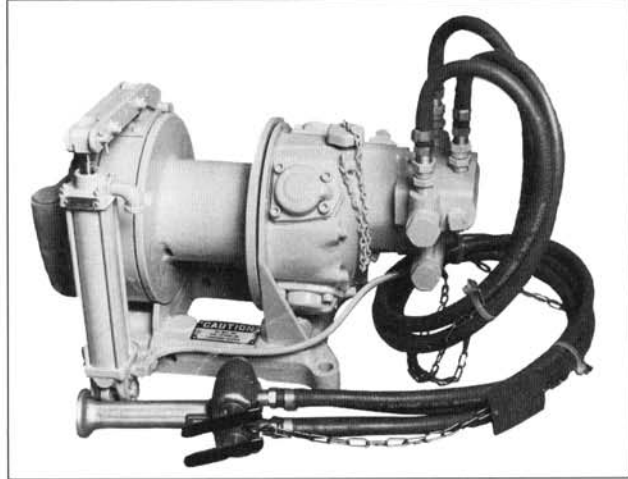

**INGERSOLL-RAND®**  
MATERIAL HANDLING

**Classic I-R Air Winch Series**  
1000 lb capacity BU7A

BU7A

BU7APTAB

**SERIES BU7A and BU7APTAB**

**SERIES BU7A and BU7APTAB**

**MODEL BU7A**  
90 PSI

**MODEL BU7APTAB**  
90 PSI