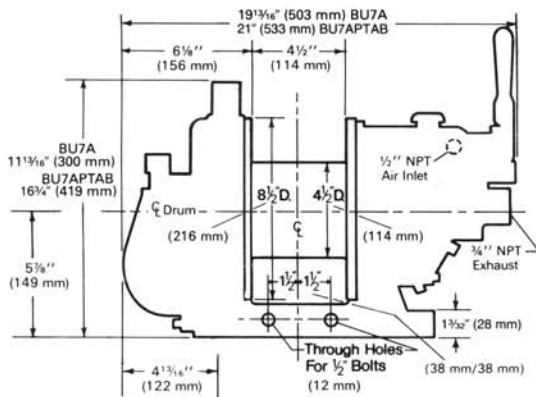

**INGERSOLL-RAND®**  
MATERIAL HANDLING

**Classic I-R Air Winch Series**  
1000 lb capacity BU7A

BU7A

BU7APTAB

**SERIES BU7A and BU7APTAB**

**SERIES BU7A and BU7APTAB**

**MODEL BU7A**  
90 PSI

**MODEL BU7APTAB**  
90 PSI