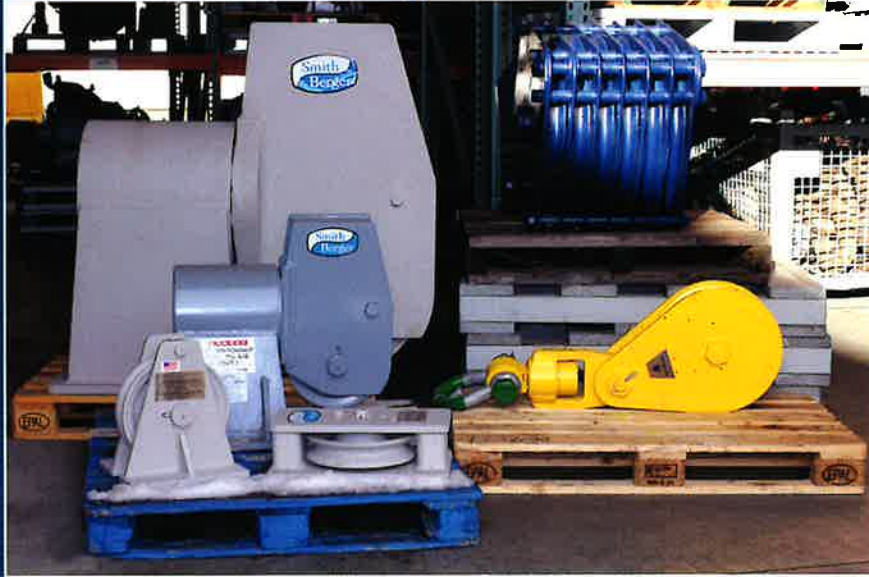

# DECK GEAR, WIRE ROPE, RIGGING HARDWARE & MARINE SUPPLIES

**We carry an extensive inventory of deck gear including fairleads, guide sheaves, and blocks, available For Sale & For Rent. We also carry wire rope, rigging hardware, and supplies. We have a wire rope fabrication shop on-site with certified proof testing available for slings and wire rope assemblies. We carry anchors ranging from 100 lbs-30,000 lbs as well as buoys, chain, and marine fenders.**