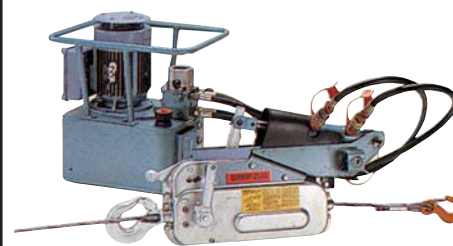

Hand Hoists and Pullers

IR Quantum Series Electric Chain Hoist

IR L5H "Premium" Series Lever Chain Hoist

IR MLK Series Air Chain Hoist

IR C Series Puller

IR P Series Puller

**IR Quantum Series Electric Chain Hoist
Eyebolt and Hook suspension**

IR VL2 "Premium" Manual Chain Hoist

IR TVP Series Trolley

TIRFOR TU-16H w/ hyd. power pack