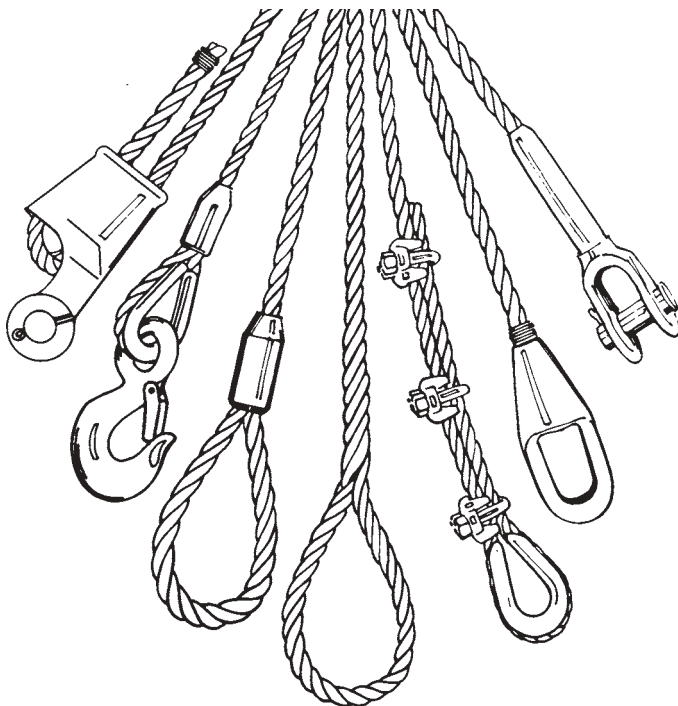

Wire Rope Attachments

Combination Clamp & Thimble

Alloy Hoist Hook

Load Leveler

Positive Locking Hook

Wedge Socket

Open Spelter Socket

Closed Swaged Socket

Open Swaged Socket

Slip Hook

Heavy Duty Galv. Thimble

Pipe Hook

Casing Thimble

Slip On Thimble

Sling Saddle & Protector

Sorting Hook

Sliding Choker Hook