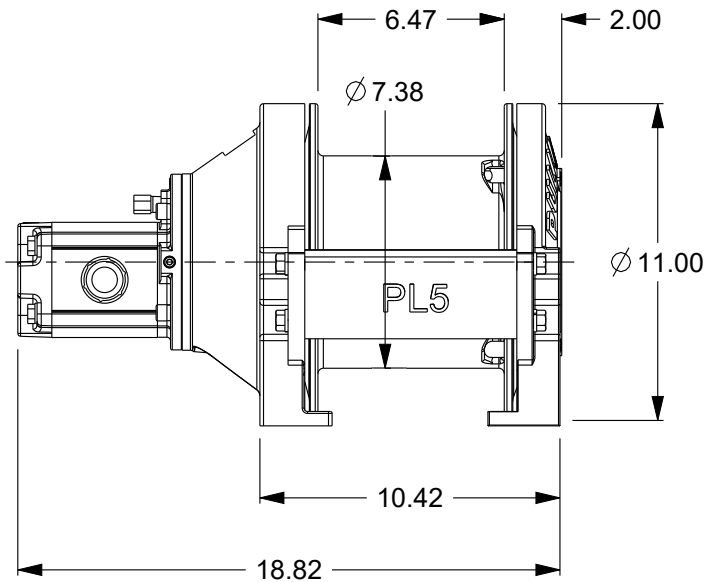

Planetary Winch

Model: PL5-12-210-1

Est. Weight: 164 lb

Layer	Rope Capacity (ft)	Linepull (lb)	Linespeed (fpm)
1	31	4500	135
2	65	4050	150
3	102	3680	165
4	143	3370	180

Performance is based on 24 gpm @ 2100 psi with Ø.44" rope (Maximum rope capacity)

The rated line pulls are for the product only. Consult the rope manufacturer for rope ratings.