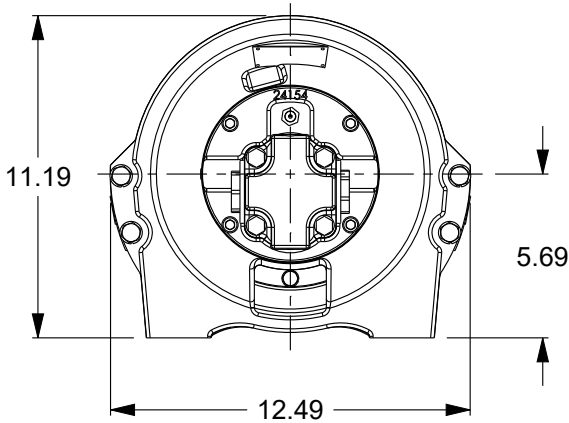

Planetary Winch

Model: PL5-12-210-1

Est. Weight: 164 lb

Layer	Rope Capacity (ft)	Linepull (lb)	Linespeed (fpm)
1	31	4500	135
2	65	4050	150
3	102	3680	165
4	143	3370	180

Performance is based on 24 gpm @ 2100 psi with Ø.44" rope (Maximum rope capacity)

The rated line pulls are for the product only. Consult the rope manufacturer for rope ratings.