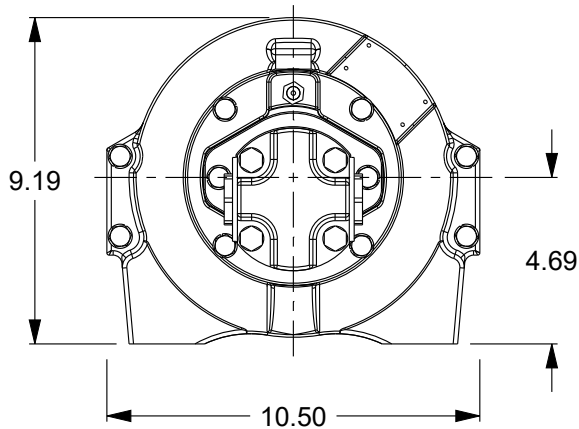

## Planetary Winch

Model: PL2-12-228-1-B

Est. Weight: 78 lb

Layer	Rope Capacity (ft)	Linepull (lb)	Linespeed (fpm)
1	28	2200	41
2	59	2010	45
3	93	1850	49
4	130	1710	53

*Performance is based on 7.7 gpm @ 2200 psi with Ø.31" rope (Maximum rope capacity)*

**The rated line pulls are for the product only. Consult the rope manufacturer for rope ratings.**

RENTALS • SALES PARTS • (800) 227-7920 • (206) 762-3700

PACIFIC NORTHWEST • GULF COAST • CALIFORNIA