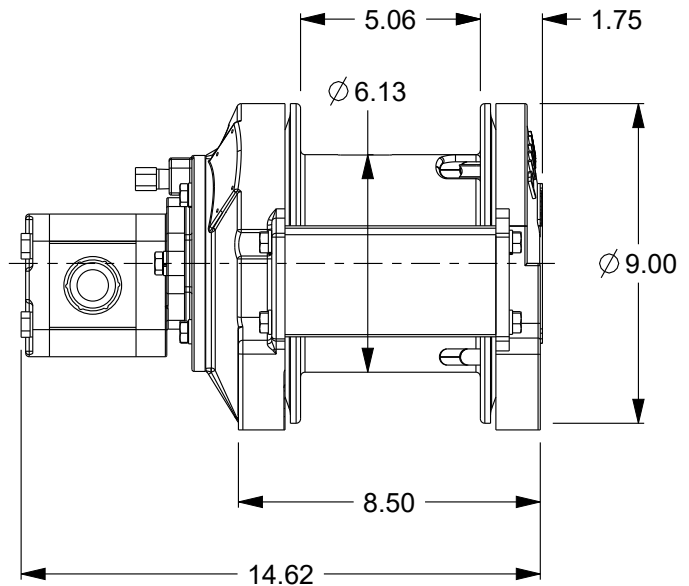

## Planetary Winch

Model: PL2-12-228-1-B

Est. Weight: 78 lb

Layer	Rope Capacity (ft)	Linepull (lb)	Linespeed (fpm)
1	28	2200	41
2	59	2010	45
3	93	1850	49
4	130	1710	53

*Performance is based on 7.7 gpm @ 2200 psi with Ø.31" rope (Maximum rope capacity)*

**The rated line pulls are for the product only. Consult the rope manufacturer for rope ratings.**

RENTALS • SALES PARTS • (800) 227-7920 • (206) 762-3700

PACIFIC NORTHWEST • GULF COAST • CALIFORNIA