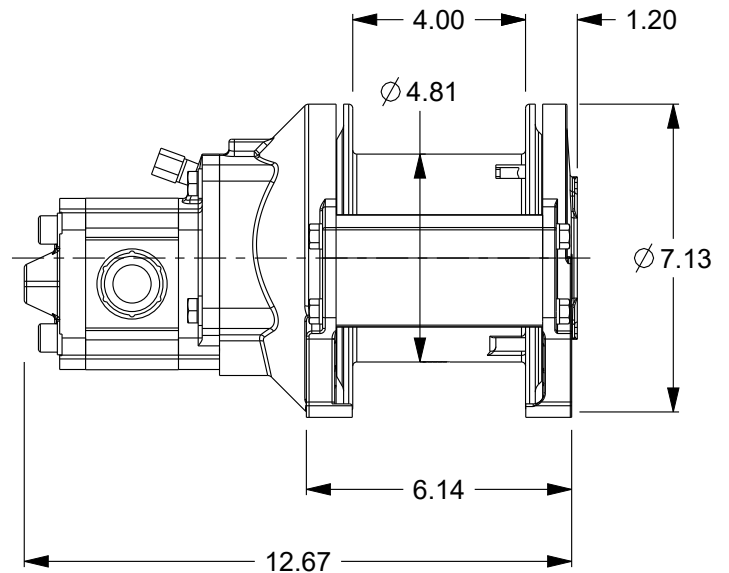

# Planetary Winch

Model: PL1-12-227-1

Est. Weight: 44 lb

Layer	Rope Capacity (ft)	Linepull (lb)	Linespeed (fpm)
1	21	1100	89
2	45	1000	98
3	70	920	106
4	97	850	115

*Performance is based on 6 gpm @ 1700 psi with Ø.25" rope. (Maximum rope capacity)*

The rated line pulls are for the product only. Consult the rope manufacturer for rope ratings.

RENTALS • SALES PARTS • (800) 227-7920 • (206) 762-3700

PACIFIC NORTHWEST • GULF COAST • CALIFORNIA