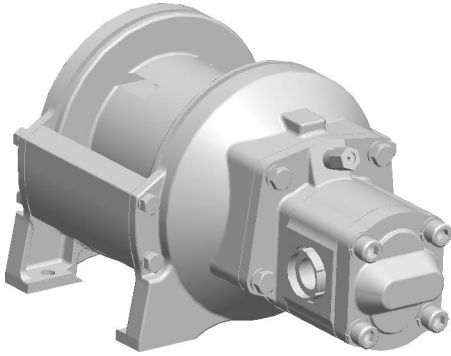

# Planetary Winch

Model: PL1-12-227-1

Est. Weight: 44 lb

Layer	Rope Capacity (ft)	Linepull (lb)	Linespeed (fpm)
1	21	1100	89
2	45	1000	98
3	70	920	106
4	97	850	115

*Performance is based on 6 gpm @ 1700 psi with Ø.25" rope. (Maximum rope capacity)*

The rated line pulls are for the product only. Consult the rope manufacturer for rope ratings.

RENTALS • SALES PARTS • (800) 227-7920 • (206) 762-3700

PACIFIC NORTHWEST • GULF COAST • CALIFORNIA