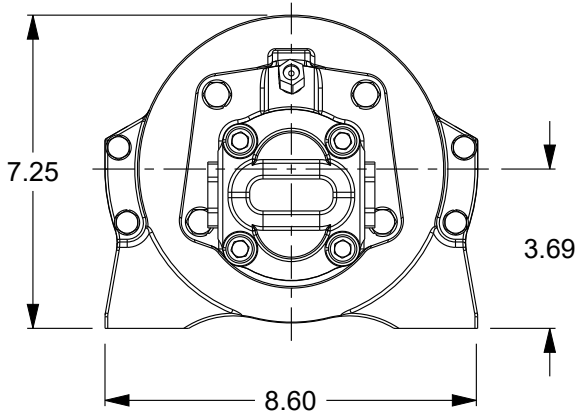

# Planetary Winch

Model: PL1-12-227-1

Est. Weight: 44 lb

Layer	Rope Capacity (ft)	Linepull (lb)	Linespeed (fpm)
1	21	1100	89
2	45	1000	98
3	70	920	106
4	97	850	115

*Performance is based on 6 gpm @ 1700 psi with Ø.25" rope. (Maximum rope capacity)*

The rated line pulls are for the product only. Consult the rope manufacturer for rope ratings.

RENTALS • SALES PARTS • (800) 227-7920 • (206) 762-3700

PACIFIC NORTHWEST • GULF COAST • CALIFORNIA