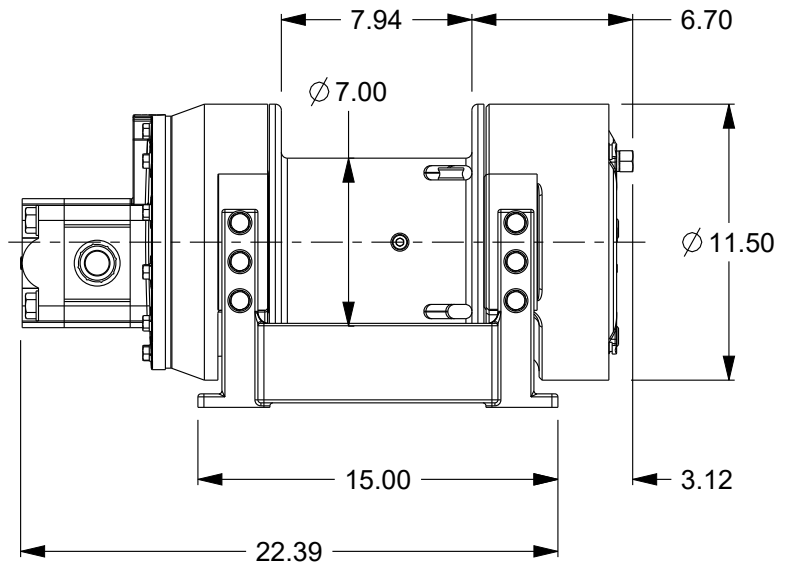

Planetary Winch

Model: M8-3-30-1

Est. Weight: 233 lb

Layer	Rope Capacity (ft)	Linepull (lb)	Linespeed (fpm)
1	31	8500	116
2	67	7500	131
3	107	6710	147
4	151	6070	162

Performance is based on 37 gpm @ 2000 psi with Ø.50" rope (Maximum rope capacity)

The rated line pulls are for the product only. Consult the rope manufacturer for rope ratings.

RENTALS • SALES PARTS • (800) 227-7920 • (206) 762-3700

PACIFIC NORTHWEST • GULF COAST • CALIFORNIA