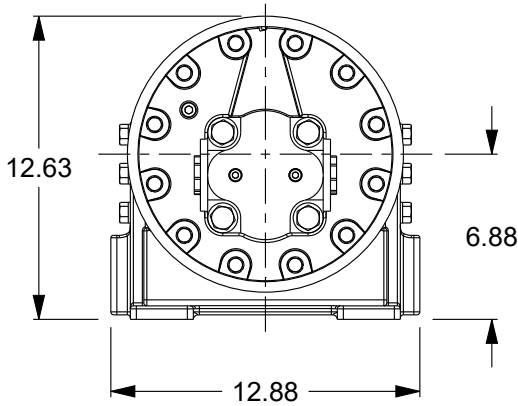

Planetary Winch

Model: M8-3-30-1

Est. Weight: 233 lb

Layer	Rope Capacity (ft)	Linepull (lb)	Linespeed (fpm)
1	31	8500	116
2	67	7500	131
3	107	6710	147
4	151	6070	162

Performance is based on 37 gpm @ 2000 psi with Ø.50" rope (Maximum rope capacity)

The rated line pulls are for the product only. Consult the rope manufacturer for rope ratings.

RENTALS • SALES PARTS • (800) 227-7920 • (206) 762-3700

PACIFIC NORTHWEST • GULF COAST • CALIFORNIA