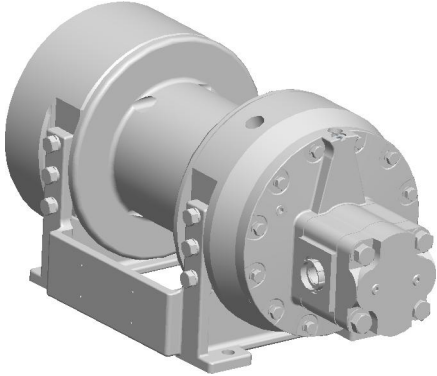

Planetary Winch

Model: M8-3-30-1

Est. Weight: 233 lb

Layer	Rope Capacity (ft)	Linepull (lb)	Linespeed (fpm)
1	31	8500	116
2	67	7500	131
3	107	6710	147
4	151	6070	162

Performance is based on 37 gpm @ 2000 psi with Ø.50" rope (Maximum rope capacity)

The rated line pulls are for the product only. Consult the rope manufacturer for rope ratings.

RENTALS • SALES PARTS • (800) 227-7920 • (206) 762-3700

PACIFIC NORTHWEST • GULF COAST • CALIFORNIA