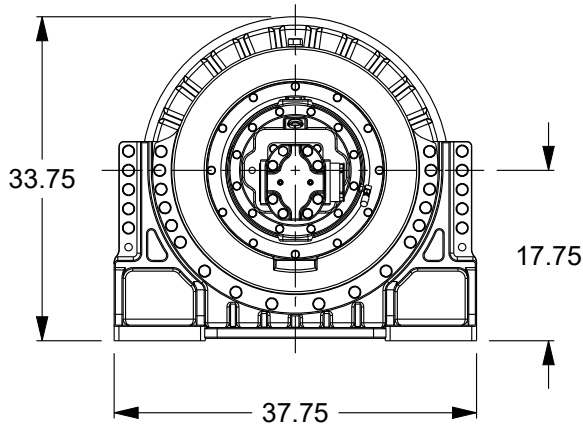

Planetary Winch

Model: M75-7-191-6

Est. Weight: 3546 lb

Layer	Rope Capacity (ft)	Linepull (lb)	Linespeed (fpm)
1	80	75000	72
4	382	53800	100
7	778	41900	128

Performance is based on 142gpm @3000 psi with Ø1.13" rope (Maximum rope capacity)

The rated line pulls are for the product only. Consult the rope manufacturer for rope ratings.