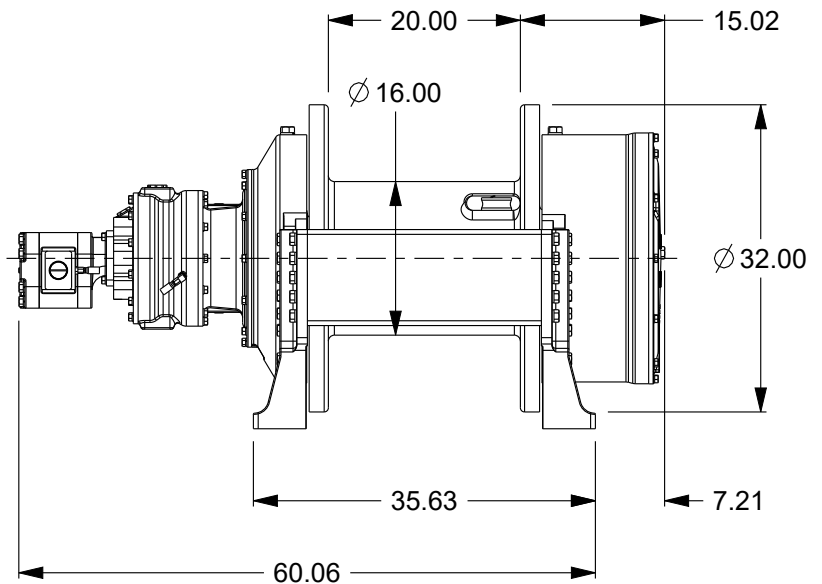

Planetary Winch

Model: M75-7-191-6

Est. Weight: 3546 lb

Layer	Rope Capacity (ft)	Linepull (lb)	Linespeed (fpm)
1	80	75000	72
4	382	53800	100
7	778	41900	128

Performance is based on 142gpm @3000 psi with Ø1.13" rope (Maximum rope capacity)

The rated line pulls are for the product only. Consult the rope manufacturer for rope ratings.