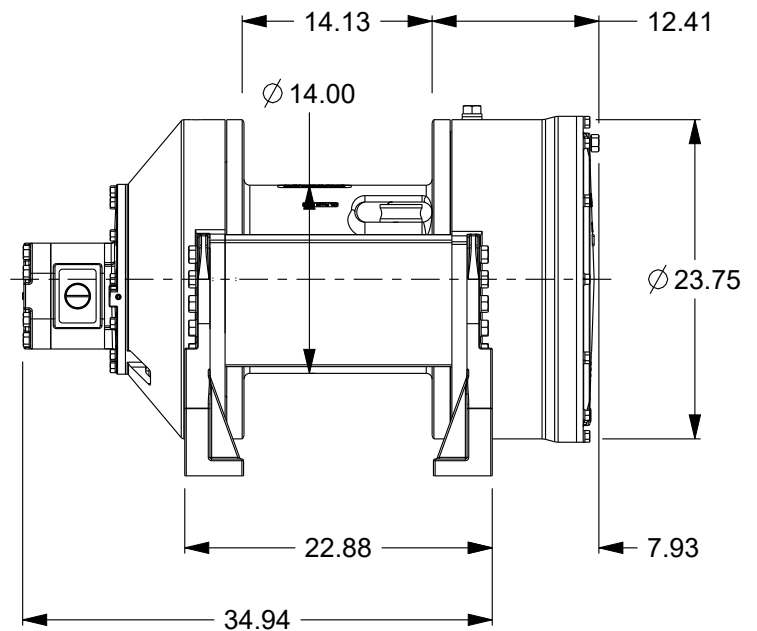

Planetary Winch

Model: M50-7-86-1

Est. Weight: 1807 lb

Layer	Rope Capacity (ft)	Linepull (lb)	Linespeed (fpm)
1	55	50800	68
2	117	44900	77
3	187	40100	87
4	264	36300	96

Performance is based on 115 gpm @ 2500 psi with Ø1.00" rope (Maximum rope capacity)

The rated line pulls are for the product only. Consult the rope manufacturer for rope ratings.

RENTALS • SALES PARTS • (800) 227-7920 • (206) 762-3700

PACIFIC NORTHWEST • GULF COAST • CALIFORNIA