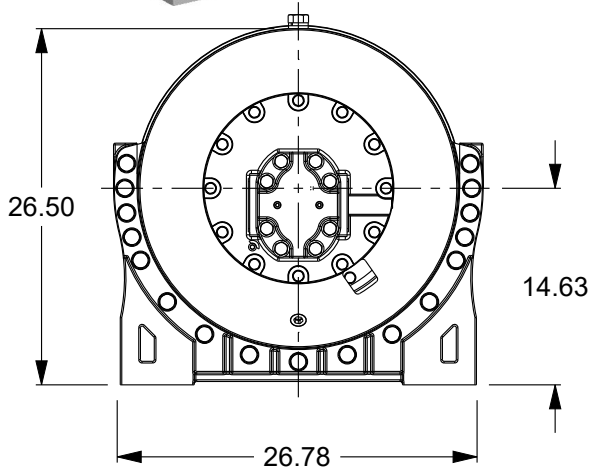

Planetary Winch

Model: M50-7-86-1

Est. Weight: 1807 lb

Layer	Rope Capacity (ft)	Linepull (lb)	Linespeed (fpm)
1	55	50800	68
2	117	44900	77
3	187	40100	87
4	264	36300	96

Performance is based on 115 gpm @ 2500 psi with Ø1.00" rope (Maximum rope capacity)

The rated line pulls are for the product only. Consult the rope manufacturer for rope ratings.

RENTALS • SALES PARTS • (800) 227-7920 • (206) 762-3700

PACIFIC NORTHWEST • GULF COAST • CALIFORNIA