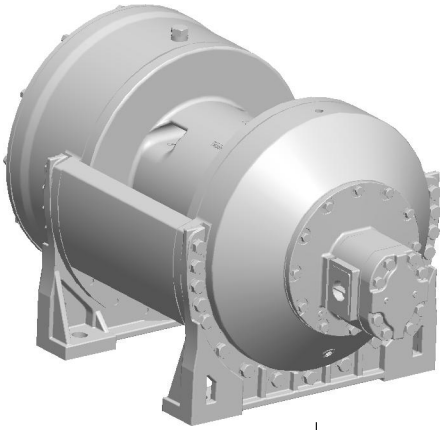

Planetary Winch

Model: M50-7-86-1

Est. Weight: 1807 lb

Layer	Rope Capacity (ft)	Linepull (lb)	Linespeed (fpm)
1	55	50800	68
2	117	44900	77
3	187	40100	87
4	264	36300	96

Performance is based on 115 gpm @ 2500 psi with Ø1.00" rope (Maximum rope capacity)