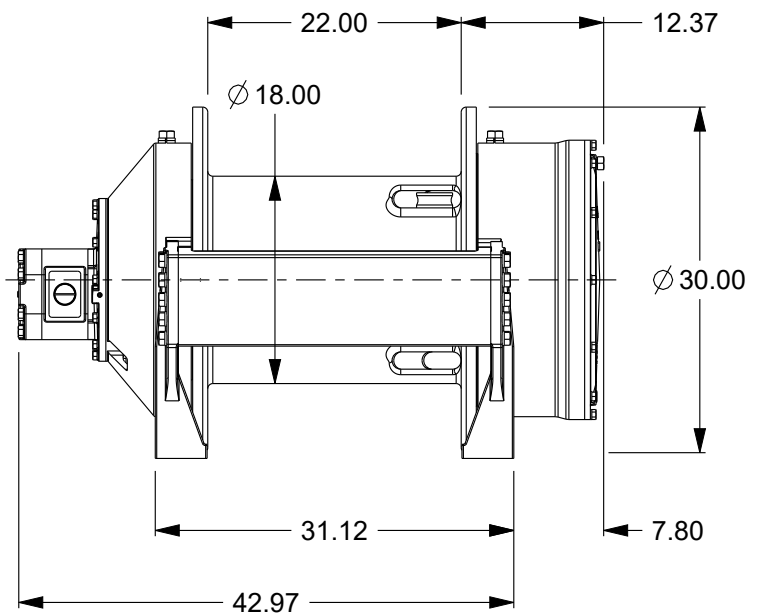

# Planetary Winch

Model: M50-3-86-2

Est. Weight: 2387 lb

Layer	Rope Capacity (ft)	Linepull (lb)	Linespeed (fpm)
1	109	40100	87
2	230	36300	96
3	363	33200	105
4	507	30500	114
5	662	28200	123
6	829	26300	132

*Performance is based on 115 gpm @ 2500 psi with Ø1.00" rope (Maximum rope capacity)*

**The rated line pulls are for the product only. Consult the rope manufacturer for rope ratings.**

RENTALS • SALES PARTS • (800) 227-7920 • (206) 762-3700