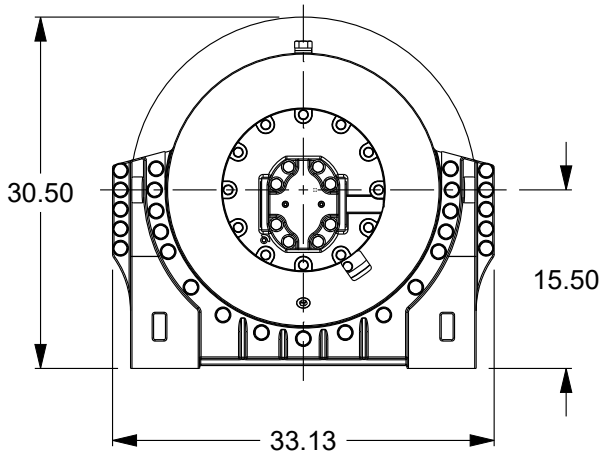

# Planetary Winch

Model: M50-3-86-2

Est. Weight: 2387 lb

Layer	Rope Capacity (ft)	Linepull (lb)	Linespeed (fpm)
1	109	40100	87
2	230	36300	96
3	363	33200	105
4	507	30500	114
5	662	28200	123
6	829	26300	132

*Performance is based on 115 gpm @ 2500 psi with Ø1.00" rope (Maximum rope capacity)*

**The rated line pulls are for the product only. Consult the rope manufacturer for rope ratings.**

RENTALS • SALES PARTS • (800) 227-7920 • (206) 762-3700