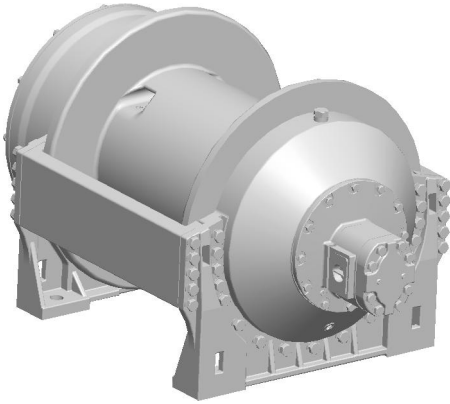

# Planetary Winch

Model: M50-3-86-2

Est. Weight: 2387 lb

Layer	Rope Capacity (ft)	Linepull (lb)	Linespeed (fpm)
1	109	40100	87
2	230	36300	96
3	363	33200	105
4	507	30500	114
5	662	28200	123
6	829	26300	132

*Performance is based on 115 gpm @ 2500 psi with Ø1.00" rope (Maximum rope capacity)*

**The rated line pulls are for the product only. Consult the rope manufacturer for rope ratings.**

RENTALS • SALES PARTS • (800) 227-7920 • (206) 762-3700