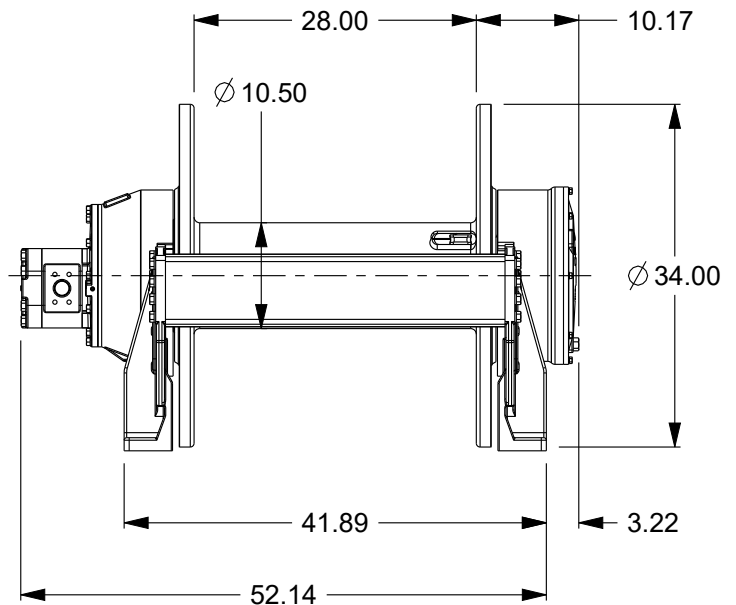

Planetary Winch

Model: M30-7-207-5

Est. Weight: 1971 lb

Layer	Rope Capacity (ft)	Linepull (lb)	Linespeed (fpm)
1	99	25000	146
7	1,010	13000	281
13	2,470	8780	415

Performance is based on 115 gpm @ 2500 psi with Ø.88" rope (Maximum rope capacity)

The rated line pulls are for the product only. Consult the rope manufacturer for rope ratings.

RENTALS • SALES PARTS • (800) 227-7920 • (206) 762-3700

PACIFIC NORTHWEST • GULF COAST • CALIFORNIA