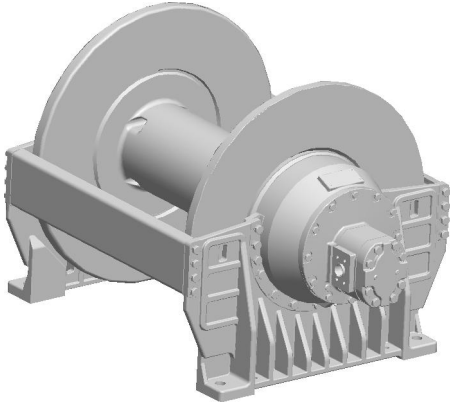

Planetary Winch

Model: M30-7-207-5

Est. Weight: 1971 lb

Layer	Rope Capacity (ft)	Linepull (lb)	Linespeed (fpm)
1	99	25000	146
7	1,010	13000	281
13	2,470	8780	415

Performance is based on 115 gpm @ 2500 psi with Ø.88" rope (Maximum rope capacity)

The rated line pulls are for the product only. Consult the rope manufacturer for rope ratings.

RENTALS • SALES PARTS • (800) 227-7920 • (206) 762-3700

PACIFIC NORTHWEST • GULF COAST • CALIFORNIA