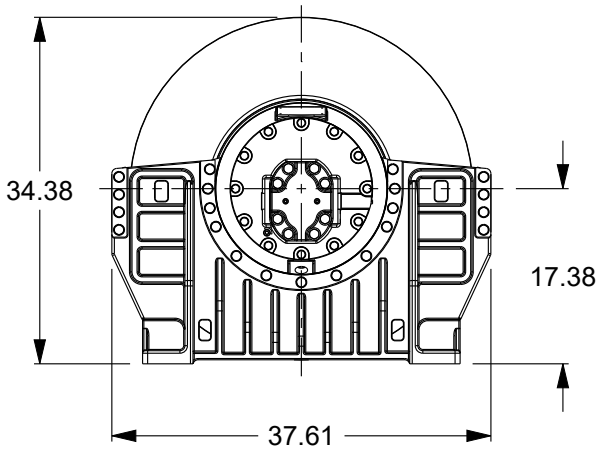

Planetary Winch

Model: M30-7-207-5

Est. Weight: 1971 lb

Layer	Rope Capacity (ft)	Linepull (lb)	Linespeed (fpm)
1	99	25000	146
7	1,010	13000	281
13	2,470	8780	415

Performance is based on 115 gpm @ 2500 psi with Ø.88" rope (Maximum rope capacity)

The rated line pulls are for the product only. Consult the rope manufacturer for rope ratings.

RENTALS • SALES PARTS • (800) 227-7920 • (206) 762-3700

PACIFIC NORTHWEST • GULF COAST • CALIFORNIA