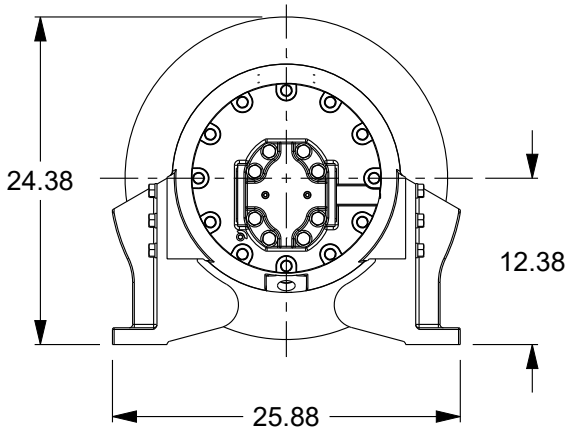

Planetary Winch

Model: M25-7-86-4

Est. Weight: 1024 lb

| Layer | Rope Capacity (ft) | Linepull (lb) | Linespeed (fpm) |
|-------|--------------------|---------------|-----------------|
| 1 | 72 | 25000 | 140 |
| 4 | 355 | 16900 | 207 |
| 8 | 895 | 11800 | 297 |

Performance is based on 115 gpm @ 2500 psi with Ø.88" rope (Maximum rope capacity)

The rated line pulls are for the product only. Consult the rope manufacturer for rope ratings.

RENTALS • SALES PARTS • (800) 227-7920 • (206) 762-3700