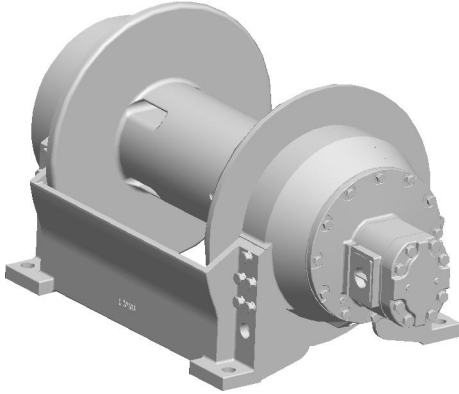

Planetary Winch

Model: M25-7-86-4

Est. Weight: 1024 lb

| Layer | Rope Capacity (ft) | Linepull (lb) | Linespeed (fpm) |
|-------|--------------------|---------------|-----------------|
| 1 | 72 | 25000 | 140 |
| 4 | 355 | 16900 | 207 |
| 8 | 895 | 11800 | 297 |

Performance is based on 115 gpm @ 2500 psi with Ø.88" rope (Maximum rope capacity)

The rated line pulls are for the product only. Consult the rope manufacturer for rope ratings.

RENTALS • SALES PARTS • (800) 227-7920 • (206) 762-3700