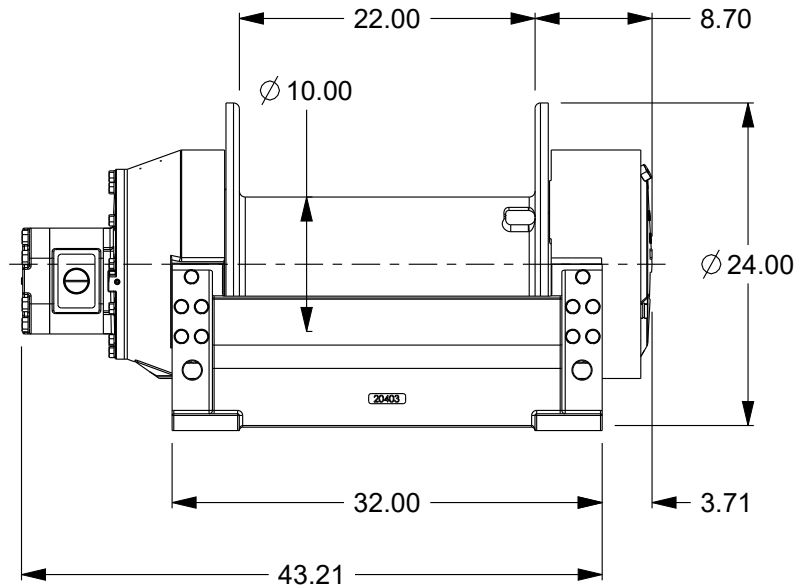

Planetary Winch

Model: M25-7-86-4

Est. Weight: 1024 lb

| Layer | Rope Capacity (ft) | Linepull (lb) | Linespeed (fpm) |
|-------|--------------------|---------------|-----------------|
| 1 | 72 | 25000 | 140 |
| 4 | 355 | 16900 | 207 |
| 8 | 895 | 11800 | 297 |

Performance is based on 115 gpm @ 2500 psi with Ø.88" rope (Maximum rope capacity)

The rated line pulls are for the product only. Consult the rope manufacturer for rope ratings.

RENTALS • SALES PARTS • (800) 227-7920 • (206) 762-3700