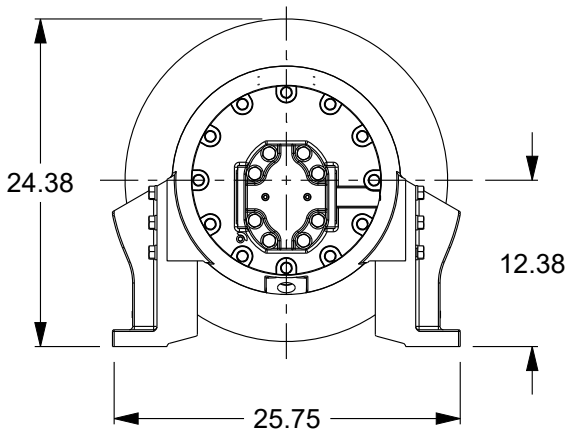

# Planetary Winch

Model: M25-7-86-3

Est. Weight: 959 lb

Layer	Rope Capacity (ft)	Linepull (lb)	Linespeed (fpm)
1	55	25000	140
4	275	16900	207
8	692	11800	297

*Performance is based on 115 gpm @ 2500 psi with Ø.88" rope (Maximum rope capacity)*

**The rated line pulls are for the product only. Consult the rope manufacturer for rope ratings.**

RENTALS • SALES PARTS • (800) 227-7920 • (206) 762-3700

PACIFIC NORTHWEST • GULF COAST • CALIFORNIA