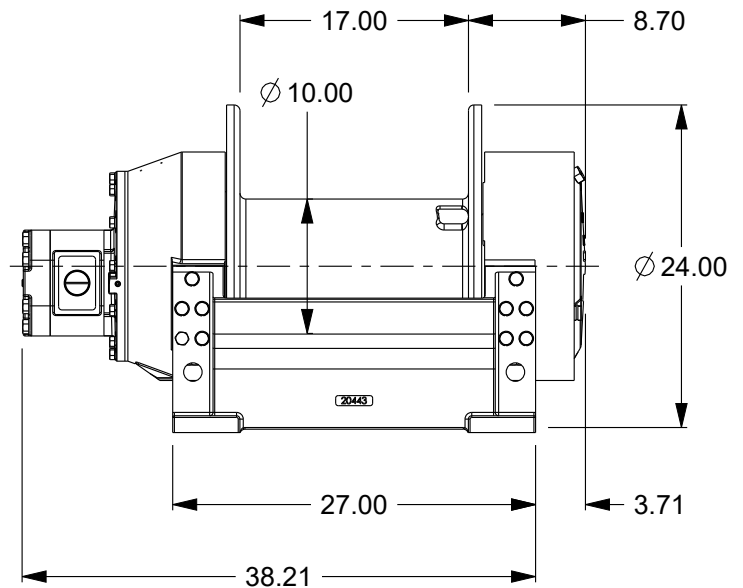

# Planetary Winch

Model: M25-7-86-3

Est. Weight: 959 lb

Layer	Rope Capacity (ft)	Linepull (lb)	Linespeed (fpm)
1	55	25000	140
4	275	16900	207
8	692	11800	297

*Performance is based on 115 gpm @ 2500 psi with Ø.88" rope (Maximum rope capacity)*

**The rated line pulls are for the product only. Consult the rope manufacturer for rope ratings.**

RENTALS • SALES PARTS • (800) 227-7920 • (206) 762-3700

PACIFIC NORTHWEST • GULF COAST • CALIFORNIA