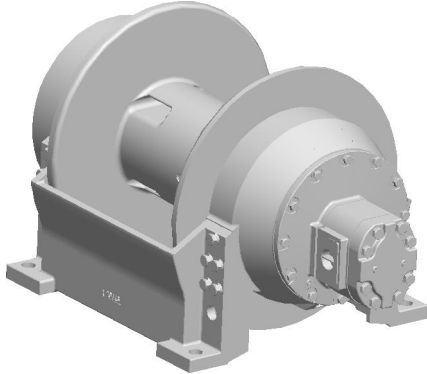

# Planetary Winch

Model: M25-7-86-3

Est. Weight: 959 lb

Layer	Rope Capacity (ft)	Linepull (lb)	Linespeed (fpm)
1	55	25000	140
4	275	16900	207
8	692	11800	297

*Performance is based on 115 gpm @ 2500 psi with Ø.88" rope (Maximum rope capacity)*