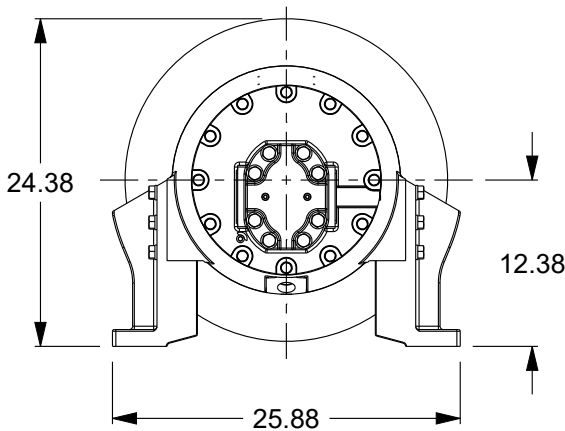

Planetary Winch

Model: M25-7-86-2

Est. Weight: 894 lb

Layer	Rope Capacity (ft)	Linepull (lb)	Linespeed (fpm)
1	36	25000	140
4	178	16900	207
8	448	11800	297

Performance is based on 115 gpm @ 2500 psi with Ø.88" rope (Maximum rope capacity)

The rated line pulls are for the product only. Consult the rope manufacturer for rope ratings.

RENTALS • SALES PARTS • (800) 227-7920 • (206) 762-3700

PACIFIC NORTHWEST • GULF COAST • CALIFORNIA