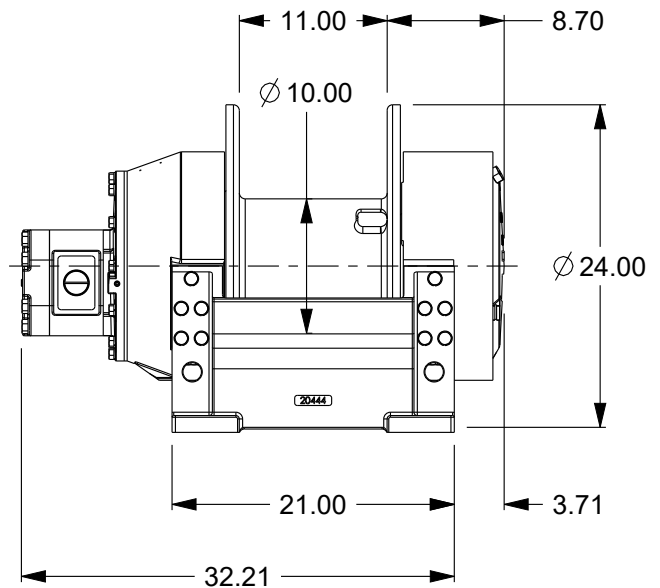

Planetary Winch

Model: M25-7-86-2

Est. Weight: 894 lb

Layer	Rope Capacity (ft)	Linepull (lb)	Linespeed (fpm)
1	36	25000	140
4	178	16900	207
8	448	11800	297

Performance is based on 115 gpm @ 2500 psi with Ø.88" rope (Maximum rope capacity)

The rated line pulls are for the product only. Consult the rope manufacturer for rope ratings.

RENTALS • SALES PARTS • (800) 227-7920 • (206) 762-3700

PACIFIC NORTHWEST • GULF COAST • CALIFORNIA