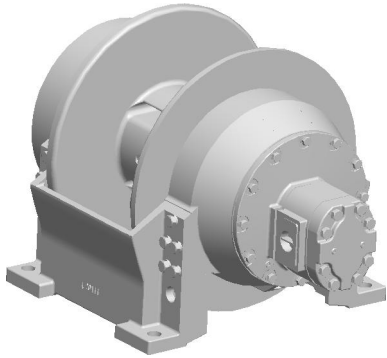

Planetary Winch

Model: M25-7-86-2

Est. Weight: 894 lb

Layer	Rope Capacity (ft)	Linepull (lb)	Linespeed (fpm)
1	36	25000	140
4	178	16900	207
8	448	11800	297

Performance is based on 115 gpm @ 2500 psi with Ø.88" rope (Maximum rope capacity)

The rated line pulls are for the product only. Consult the rope manufacturer for rope ratings.

RENTALS • SALES PARTS • (800) 227-7920 • (206) 762-3700

PACIFIC NORTHWEST • GULF COAST • CALIFORNIA