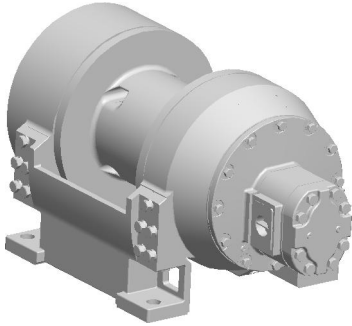

Planetary Winch

Model: M25-7-86-1

Est. Weight: 740 lb

Layer	Rope Capacity (ft)	Linepull (lb)	Linespeed (fpm)
1	36	25000	140
2	77	21500	162
3	125	18900	184
4	178	16900	207

Performance is based on 115 gpm @ 2500 psi with Ø.88" rope (Maximum rope capacity)

The rated line pulls are for the product only. Consult the rope manufacturer for rope ratings.

RENTALS • SALES PARTS • (800) 227-7920 • (206) 762-3700

PACIFIC NORTHWEST • GULF COAST • CALIFORNIA