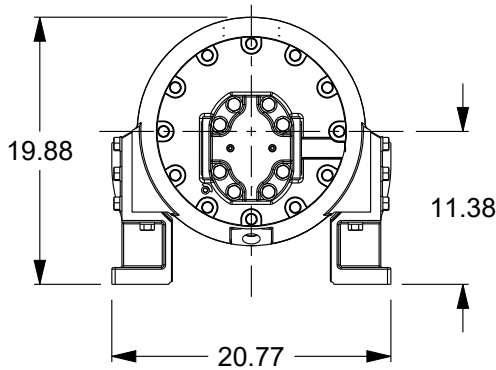

Planetary Winch

Model: M25-7-86-1

Est. Weight: 740 lb

Layer	Rope Capacity (ft)	Linepull (lb)	Linespeed (fpm)
1	36	25000	140
2	77	21500	162
3	125	18900	184
4	178	16900	207

Performance is based on 115 gpm @ 2500 psi with Ø.88" rope (Maximum rope capacity)

The rated line pulls are for the product only. Consult the rope manufacturer for rope ratings.

RENTALS • SALES PARTS • (800) 227-7920 • (206) 762-3700

PACIFIC NORTHWEST • GULF COAST • CALIFORNIA