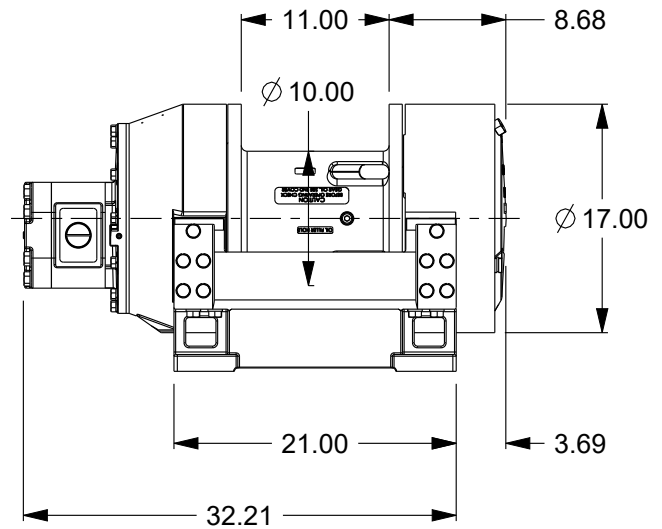

Planetary Winch

Model: M25-7-86-1

Est. Weight: 740 lb

Layer	Rope Capacity (ft)	Linepull (lb)	Linespeed (fpm)
1	36	25000	140
2	77	21500	162
3	125	18900	184
4	178	16900	207

Performance is based on 115 gpm @ 2500 psi with Ø.88" rope (Maximum rope capacity)

The rated line pulls are for the product only. Consult the rope manufacturer for rope ratings.

RENTALS • SALES PARTS • (800) 227-7920 • (206) 762-3700

PACIFIC NORTHWEST • GULF COAST • CALIFORNIA