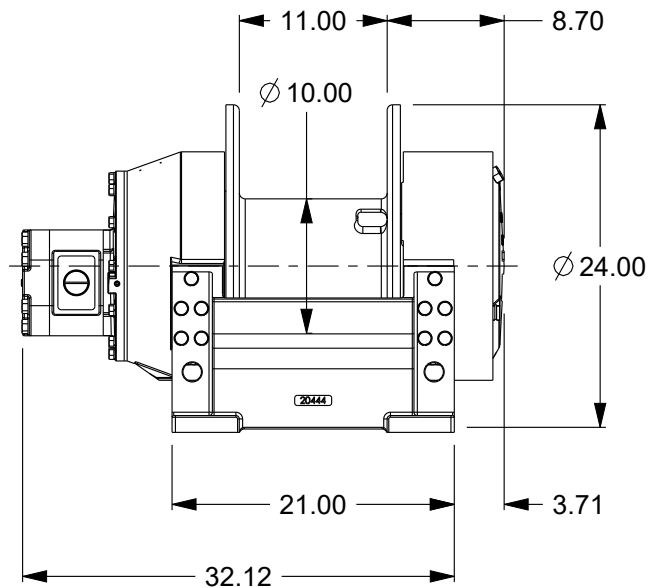

Planetary Winch

Model: M25-3-86-2

Est. Weight: 894 lb

Layer	Rope Capacity (ft)	Linepull (lb)	Linespeed (fpm)
1	36	25000	140
4	178	16900	207
8	448	11800	297

Performance is based on 115 gpm @ 2500 psi with Ø.88" rope (Maximum rope capacity)

The rated line pulls are for the product only. Consult the rope manufacturer for rope ratings.

RENTALS • SALES PARTS • (800) 227-7920 • (206) 762-3700

PACIFIC NORTHWEST • GULF COAST • CALIFORNIA