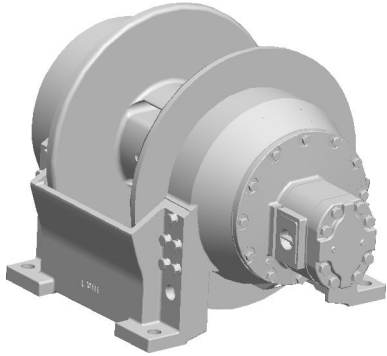

Planetary Winch

Model: M25-3-86-2

Est. Weight: 894 lb

Layer	Rope Capacity (ft)	Linepull (lb)	Linespeed (fpm)
1	36	25000	140
4	178	16900	207
8	448	11800	297

Performance is based on 115 gpm @ 2500 psi with Ø.88" rope (Maximum rope capacity)

The rated line pulls are for the product only. Consult the rope manufacturer for rope ratings.

RENTALS • SALES PARTS • (800) 227-7920 • (206) 762-3700

PACIFIC NORTHWEST • GULF COAST • CALIFORNIA