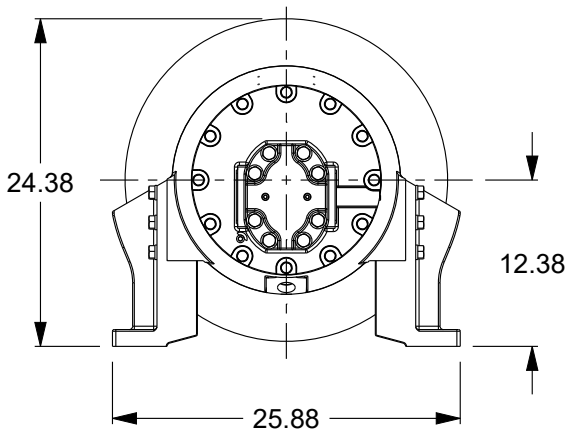

Planetary Winch

Model: M25-3-86-2

Est. Weight: 894 lb

Layer	Rope Capacity (ft)	Linepull (lb)	Linespeed (fpm)
1	36	25000	140
4	178	16900	207
8	448	11800	297

Performance is based on 115 gpm @ 2500 psi with Ø.88" rope (Maximum rope capacity)

The rated line pulls are for the product only. Consult the rope manufacturer for rope ratings.

RENTALS • SALES PARTS • (800) 227-7920 • (206) 762-3700

PACIFIC NORTHWEST • GULF COAST • CALIFORNIA