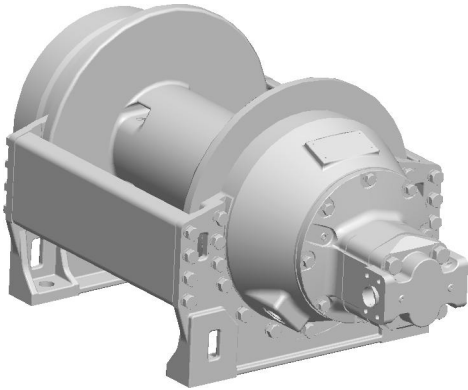

# Planetary Winch

Model: M18-3-101-3

Est. Weight: 721 lb

Layer	Rope Capacity (ft)	Linepull (lb)	Linespeed (fpm)
1	52	18000	122
4	257	12100	182
7	538	9120	241

*Performance is based on 76 gpm @ 2300 psi with Ø.75" rope (Maximum rope capacity)*

The rated line pulls are for the product only. Consult the rope manufacturer for rope ratings.

RENTALS • SALES PARTS • (800) 227-7920 • (206) 762-3700

PACIFIC NORTHWEST • GULF COAST • CALIFORNIA