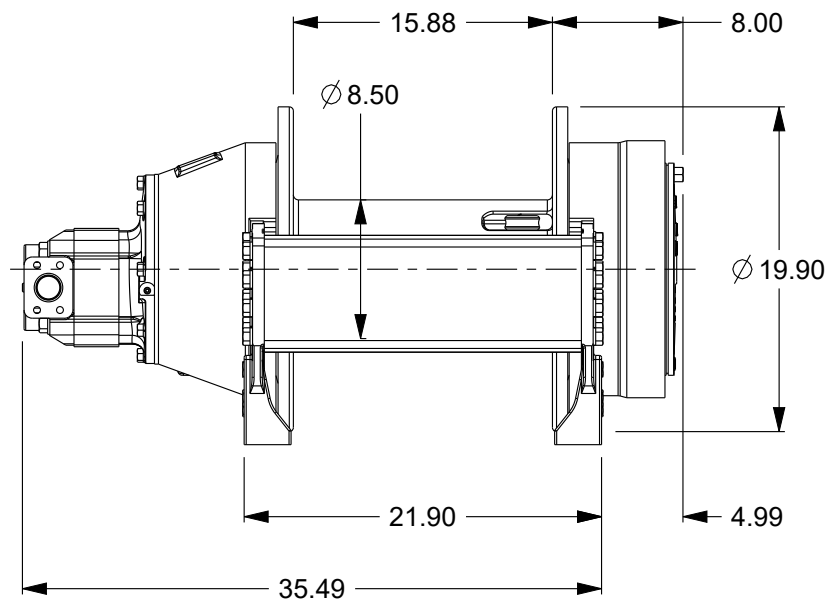

# Planetary Winch

Model: M18-3-101-3

Est. Weight: 721 lb

Layer	Rope Capacity (ft)	Linepull (lb)	Linespeed (fpm)
1	52	18000	122
4	257	12100	182
7	538	9120	241

*Performance is based on 76 gpm @ 2300 psi with Ø.75" rope (Maximum rope capacity)*

The rated line pulls are for the product only. Consult the rope manufacturer for rope ratings.

RENTALS • SALES PARTS • (800) 227-7920 • (206) 762-3700

PACIFIC NORTHWEST • GULF COAST • CALIFORNIA