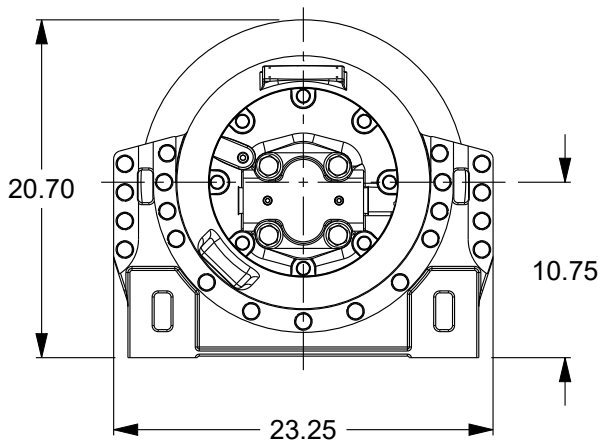

# Planetary Winch

Model: M18-3-101-3

Est. Weight: 721 lb

Layer	Rope Capacity (ft)	Linepull (lb)	Linespeed (fpm)
1	52	18000	122
4	257	12100	182
7	538	9120	241

*Performance is based on 76 gpm @ 2300 psi with Ø.75" rope (Maximum rope capacity)*

The rated line pulls are for the product only. Consult the rope manufacturer for rope ratings.

RENTALS • SALES PARTS • (800) 227-7920 • (206) 762-3700

PACIFIC NORTHWEST • GULF COAST • CALIFORNIA