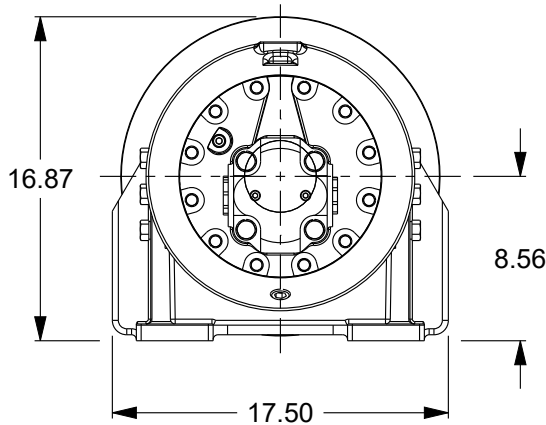

Planetary Winch

Model: M12-3-97-5

Est. Weight: 449 lb

Layer	Rope Capacity (ft)	Linepull (lb)	Linespeed (fpm)
1	35	12100	104
2	74	10500	119
3	119	9290	135
4	170	8320	151
5	225	7530	167
6	286	6880	182
7	352	6340	198

Performance is based on 50 gpm @ 2200 psi with Ø.63" rope (Maximum rope capacity)

The rated line pulls are for the product only. Consult the rope manufacturer for rope ratings.