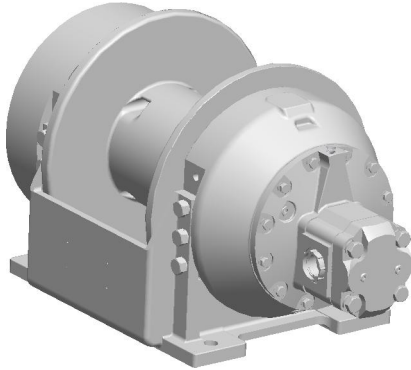

Planetary Winch

Model: M12-3-97-5

Est. Weight: 449 lb

Layer	Rope Capacity (ft)	Linepull (lb)	Linespeed (fpm)
1	35	12100	104
2	74	10500	119
3	119	9290	135
4	170	8320	151
5	225	7530	167
6	286	6880	182
7	352	6340	198

Performance is based on 50 gpm @ 2200 psi with Ø.63" rope (Maximum rope capacity)

The rated line pulls are for the product only. Consult the rope manufacturer for rope ratings.