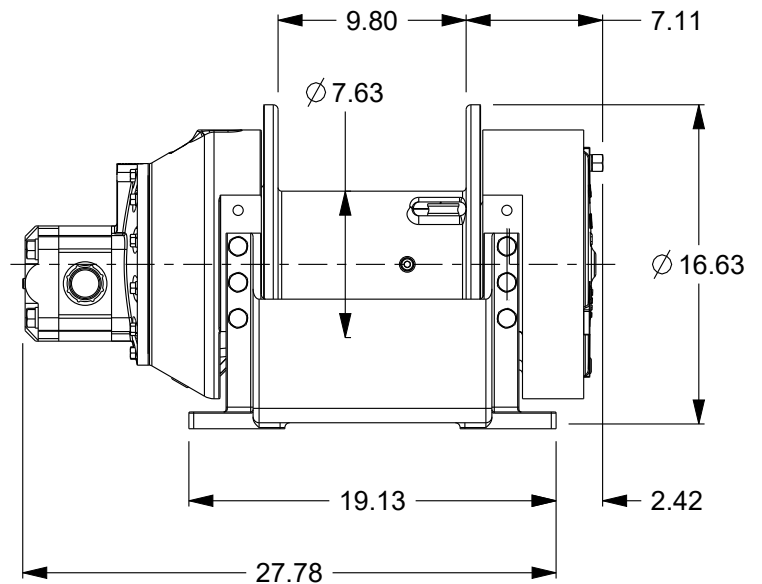

Planetary Winch

Model: M12-3-97-5

Est. Weight: 449 lb

Layer	Rope Capacity (ft)	Linepull (lb)	Linespeed (fpm)
1	35	12100	104
2	74	10500	119
3	119	9290	135
4	170	8320	151
5	225	7530	167
6	286	6880	182
7	352	6340	198

Performance is based on 50 gpm @ 2200 psi with Ø.63" rope (Maximum rope capacity)

The rated line pulls are for the product only. Consult the rope manufacturer for rope ratings.