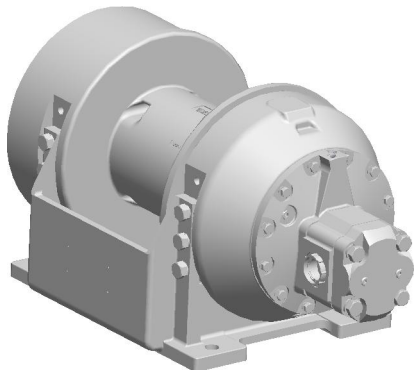

Planetary Winch

Model: M12-3-97-1

Est. Weight: 428 lb

Layer	Rope Capacity (ft)	Linepull (lb)	Linespeed (fpm)
1	35	12100	104
2	74	10500	119
3	119	9290	135
4	170	8320	151
5	225	7530	167

Performance is based on 50 gpm @ 2200 psi with Ø.63" rope (Maximum rope capacity)

The rated line pulls are for the product only. Consult the rope manufacturer for rope ratings.

RENTALS • SALES PARTS • (800) 227-7920 • (206) 762-3700

PACIFIC NORTHWEST • GULF COAST • CALIFORNIA