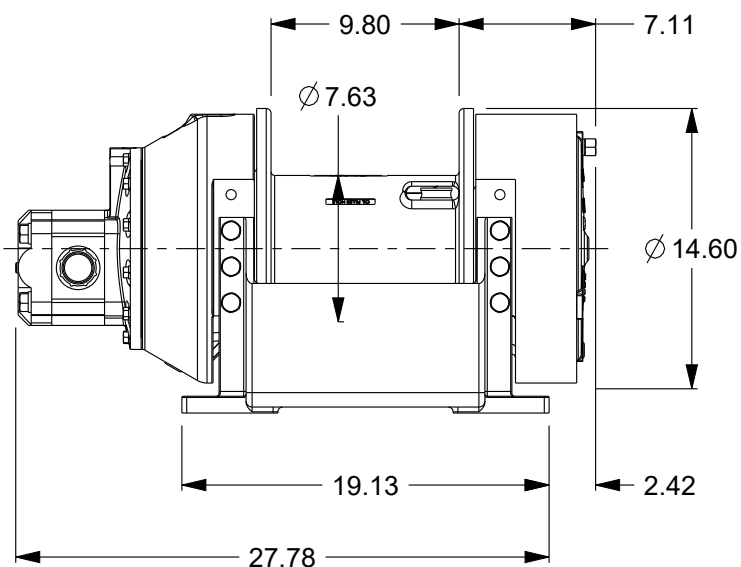

Planetary Winch

Model: M12-3-97-1

Est. Weight: 428 lb

Layer	Rope Capacity (ft)	Linepull (lb)	Linespeed (fpm)
1	35	12100	104
2	74	10500	119
3	119	9290	135
4	170	8320	151
5	225	7530	167

Performance is based on 50 gpm @ 2200 psi with Ø.63" rope (Maximum rope capacity)

The rated line pulls are for the product only. Consult the rope manufacturer for rope ratings.

RENTALS • SALES PARTS • (800) 227-7920 • (206) 762-3700

PACIFIC NORTHWEST • GULF COAST • CALIFORNIA