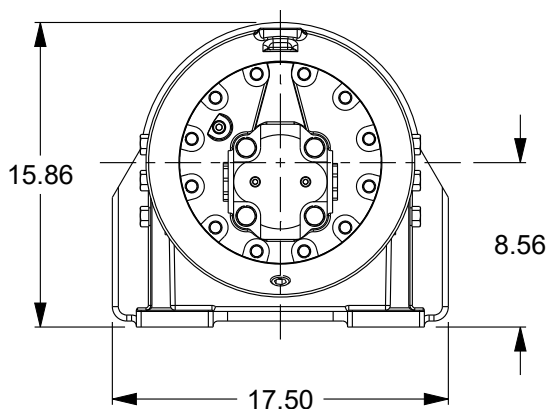

Planetary Winch

Model: M12-3-97-1

Est. Weight: 428 lb

Layer	Rope Capacity (ft)	Linepull (lb)	Linespeed (fpm)
1	35	12100	104
2	74	10500	119
3	119	9290	135
4	170	8320	151
5	225	7530	167

Performance is based on 50 gpm @ 2200 psi with Ø.63" rope (Maximum rope capacity)

The rated line pulls are for the product only. Consult the rope manufacturer for rope ratings.

RENTALS • SALES PARTS • (800) 227-7920 • (206) 762-3700

PACIFIC NORTHWEST • GULF COAST • CALIFORNIA