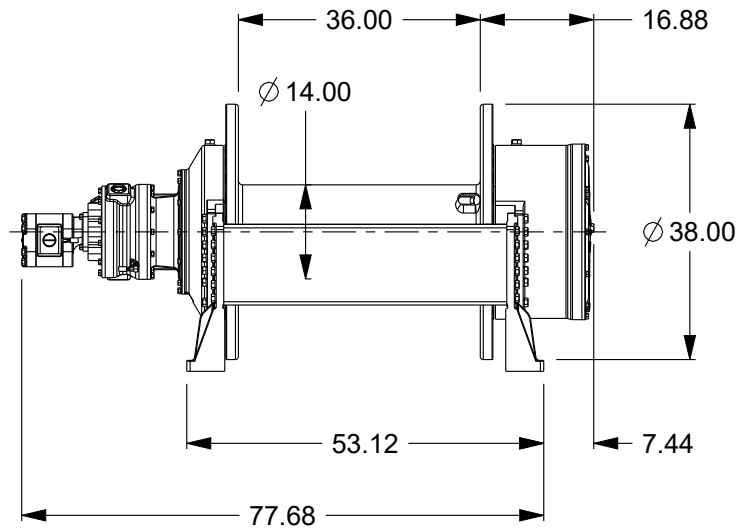

Planetary Winch

Model: H75-7-191-5

Est. Weight: 4475 lb

Layer	Rope Capacity (ft)	Payin		Payout	
		Linepull (lb)	Linespeed (fpm)	Linepull (lb)	Linespeed (fpm)
1	127	85000	63	20482	261
5	822	53300	101	12843	419
10	2120	36300	148	8747	614

Performance is based on 142 gpm @ 3000 psi with Ø1.13" rope (Maximum rope capacity)

The rated line pulls are for the product only. Consult the rope manufacturer for rope ratings.