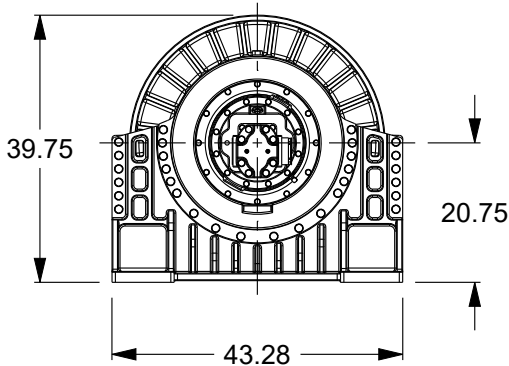

Planetary Winch

Model: H75-7-191-5

Est. Weight: 4475 lb

Layer	Rope Capacity (ft)	Payin		Payout	
		Linepull (lb)	Linespeed (fpm)	Linepull (lb)	Linespeed (fpm)
1	127	85000	63	20482	261
5	822	53300	101	12843	419
10	2120	36300	148	8747	614

Performance is based on 142 gpm @ 3000 psi with Ø1.13" rope (Maximum rope capacity)

The rated line pulls are for the product only. Consult the rope manufacturer for rope ratings.