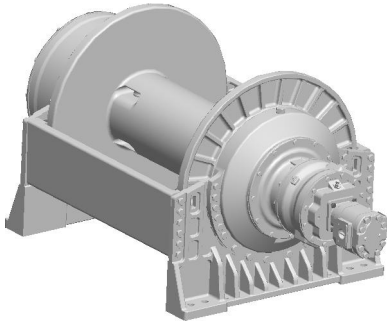

Planetary Winch

Model: H75-7-191-5

Est. Weight: 4475 lb

Layer	Rope Capacity (ft)	Payin		Payout	
		Linepull (lb)	Linespeed (fpm)	Linepull (lb)	Linespeed (fpm)
1	127	85000	63	20482	261
5	822	53300	101	12843	419
10	2120	36300	148	8747	614

Performance is based on 142 gpm @ 3000 psi with Ø1.13" rope (Maximum rope capacity)

The rated line pulls are for the product only. Consult the rope manufacturer for rope ratings.