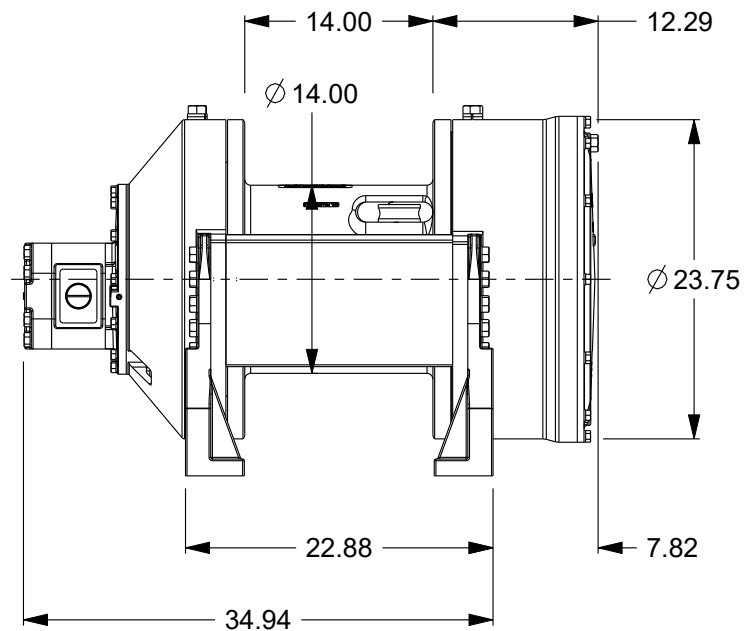

Planetary Winch

Model: H50-7-86-1

Est. Weight: 2161 lb

Layer	Rope Capacity (ft)	Payin		Payout	
		Linepull (lb)	Linespeed (fpm)	Linepull (lb)	Linespeed (fpm)
1	55	50800	68	10878	318
2	117	44900	77	9615	360
3	187	40100	87	8587	406
4	264	36300	96	7773	448

Performance is based on 115 gpm @ 2500 psi with Ø.88" rope (Maximum rope capacity)

The rated line pulls are for the product only. Consult the rope manufacturer for rope ratings.