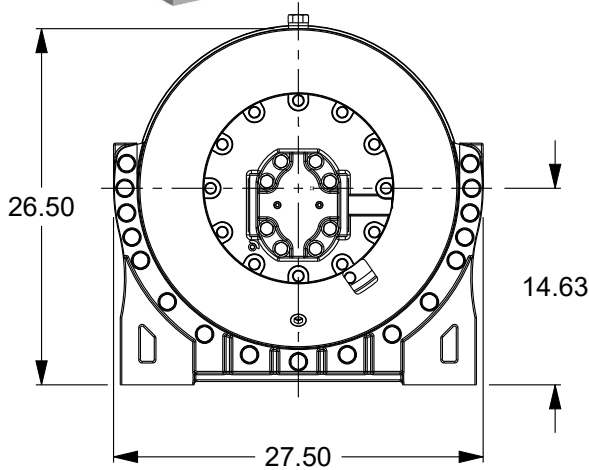

Planetary Winch

Model: H50-7-86-1

Est. Weight: 2161 lb

Layer	Rope Capacity (ft)	Payin		Payout	
		Linepull (lb)	Linespeed (fpm)	Linepull (lb)	Linespeed (fpm)
1	55	50800	68	10878	318
2	117	44900	77	9615	360
3	187	40100	87	8587	406
4	264	36300	96	7773	448

Performance is based on 115 gpm @ 2500 psi with Ø.88" rope (Maximum rope capacity)

The rated line pulls are for the product only. Consult the rope manufacturer for rope ratings.