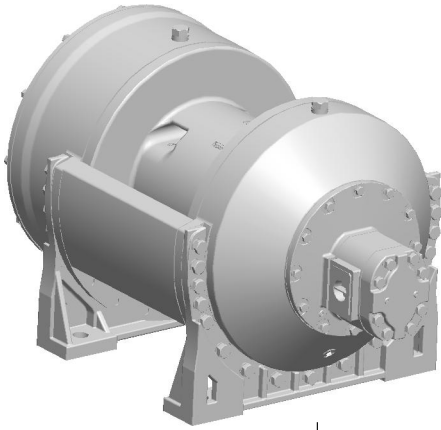

Planetary Winch

Model: H50-7-86-1

Est. Weight: 2161 lb

Layer	Rope Capacity (ft)	Payin		Payout	
		Linepull (lb)	Linespeed (fpm)	Linepull (lb)	Linespeed (fpm)
1	55	50800	68	10878	318
2	117	44900	77	9615	360
3	187	40100	87	8587	406
4	264	36300	96	7773	448

Performance is based on 115 gpm @ 2500 psi with Ø.88" rope (Maximum rope capacity)

The rated line pulls are for the product only. Consult the rope manufacturer for rope ratings.