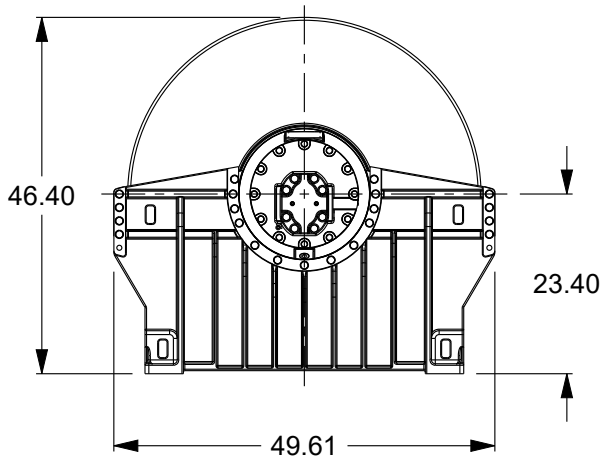

Planetary Winch

Model: H30-7-86-52

Est. Weight: 3420 lb

Layer	Rope Capacity (ft)	Payin		Payout	
		Linepull (lb)	Linespeed (fpm)	Linepull (lb)	Linespeed (fpm)
1	95	23900	146	5118	682
10	1610	10000	348	2141	1625
20	4690	6090	572	1304	2671

Performance is based on 115 gpm @ 2500 psi with Ø.88" rope (Maximum rope capacity)

The rated line pulls are for the product only. Consult the rope manufacturer for rope ratings.