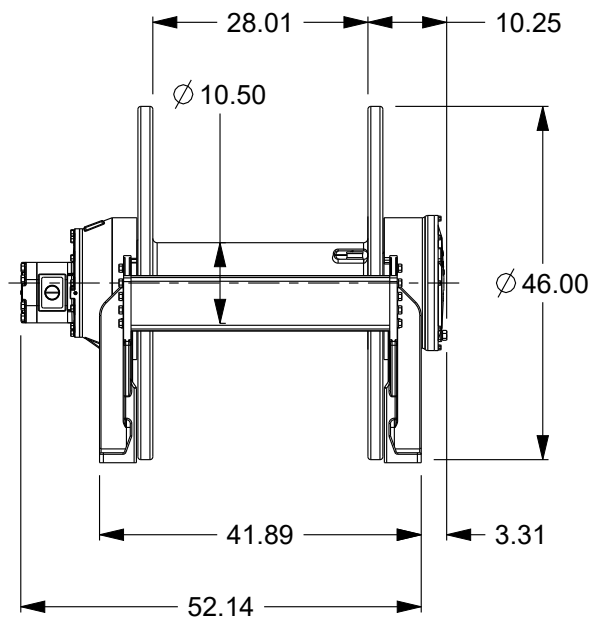

Planetary Winch

Model: H30-7-86-52

Est. Weight: 3420 lb

Layer	Rope Capacity (ft)	Payin		Payout	
		Linepull (lb)	Linespeed (fpm)	Linepull (lb)	Linespeed (fpm)
1	95	23900	146	5118	682
10	1610	10000	348	2141	1625
20	4690	6090	572	1304	2671

Performance is based on 115 gpm @ 2500 psi with Ø.88" rope (Maximum rope capacity)

The rated line pulls are for the product only. Consult the rope manufacturer for rope ratings.