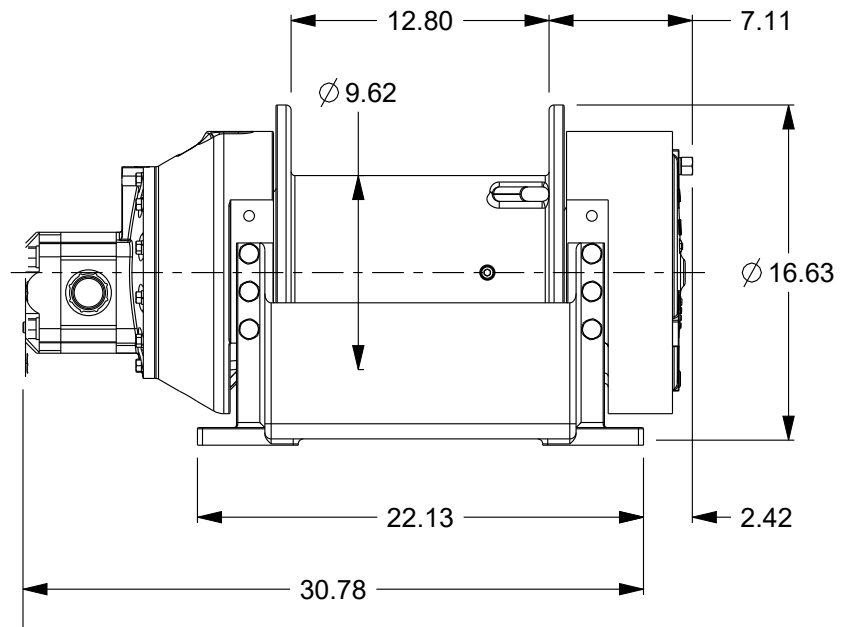

Planetary Winch

Model: H12-3-97-7

Est. Weight: 566 lb

Layer	Rope Capacity (ft)	Payin		Payout	
		Linepull (lb)	Linespeed (fpm)	Linepull (lb)	Linespeed (fpm)
1	45	12100	104	2794	450
2	97	10500	119	2425	515
3	155	9290	135	2145	585
4	221	8320	151	1921	654
5	293	7530	167	1739	723
6	372	6880	182	1589	788
7	457	6340	198	1464	857

Performance is based on 50 gpm @ 2200 psi with Ø.63" rope (Maximum rope capacity)

The rated line pulls are for the product only. Consult the rope manufacturer for rope ratings.

RENTALS • SALES PARTS • (800) 227-7920 • (206) 762-3700