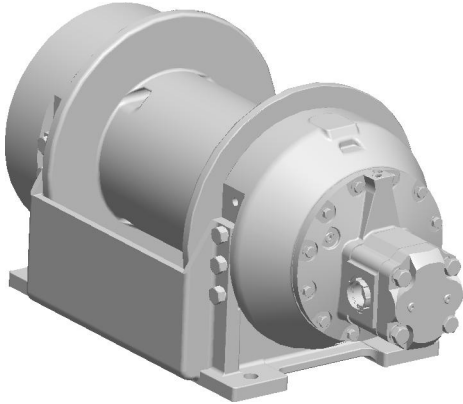

Planetary Winch

Model: H12-3-97-7

Est. Weight: 566 lb

Layer	Rope Capacity (ft)	Payin		Payout	
		Linepull (lb)	Linespeed (fpm)	Linepull (lb)	Linespeed (fpm)
1	45	12100	104	2794	450
2	97	10500	119	2425	515
3	155	9290	135	2145	585
4	221	8320	151	1921	654
5	293	7530	167	1739	723
6	372	6880	182	1589	788
7	457	6340	198	1464	857

Performance is based on 50 gpm @ 2200 psi with Ø.63" rope (Maximum rope capacity)

The rated line pulls are for the product only. Consult the rope manufacturer for rope ratings.

RENTALS • SALES PARTS • (800) 227-7920 • (206) 762-3700