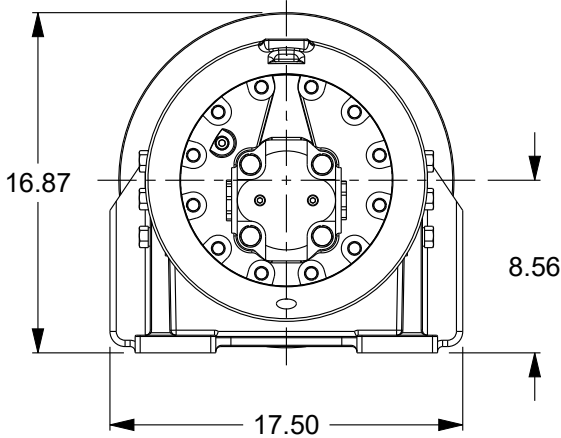

Planetary Winch

Model: H12-3-97-7

Est. Weight: 566 lb

Layer	Rope Capacity (ft)	Payin		Payout	
		Linepull (lb)	Linespeed (fpm)	Linepull (lb)	Linespeed (fpm)
1	45	12100	104	2794	450
2	97	10500	119	2425	515
3	155	9290	135	2145	585
4	221	8320	151	1921	654
5	293	7530	167	1739	723
6	372	6880	182	1589	788
7	457	6340	198	1464	857

Performance is based on 50 gpm @ 2200 psi with Ø.63" rope (Maximum rope capacity)

The rated line pulls are for the product only. Consult the rope manufacturer for rope ratings.

RENTALS • SALES PARTS • (800) 227-7920 • (206) 762-3700